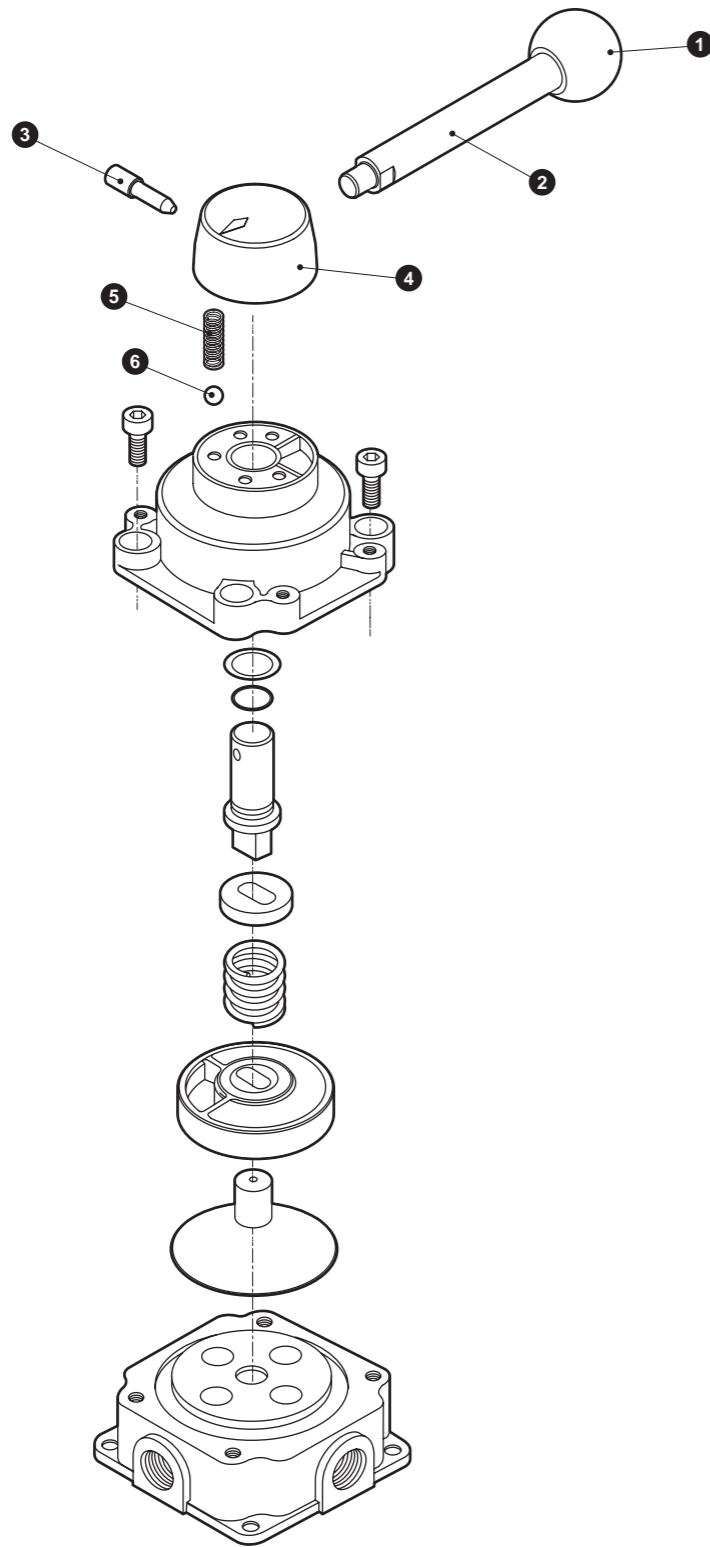

Manual selector valve

HMV, HSV Series

■ Parts expanded view

● Handle assembly

Model No.	Part model No.	Parts diagram	No.	Quantity
HMV (Miniature)	HMVC2-HANDLE-KIT		1	1 each
HSV (Standard)	HSVC2-HANDLE-KIT		2	

● Head kit

Model No.	Part model No.	Parts diagram	No.	Quantity
HMV (Miniature)	HMVC2-HEAD-KIT		3	1 each
HSV (Standard)	HSVC2-HEAD-KIT		4 5 6	